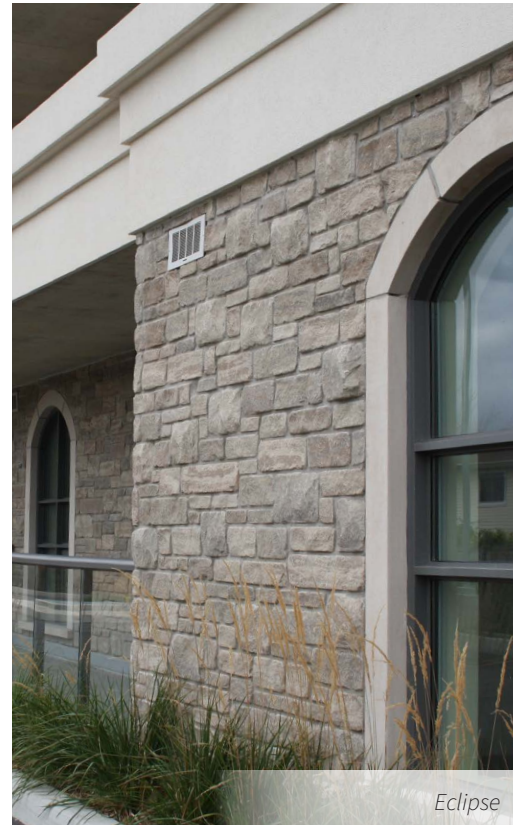

Fresco

Fresco is a new twist on classic style that combines a split face with a subtle tumbled finish. The simple 3-unit ashlar design is timeless, and still works beautifully with both contemporary and traditional styles.

Twilight

Silverado

Silverado/Manitoulin Mist

Eclipse

Fresco is comprised of a combination of three sizes and six colours:

CIT/FRE23	2-3/8" H x Random L x 3-5/8" D
FRE52	5-1/4" H x Random L x 3-1/2" D
FRE81	8-1/8" H x Random L x 3-1/2" D