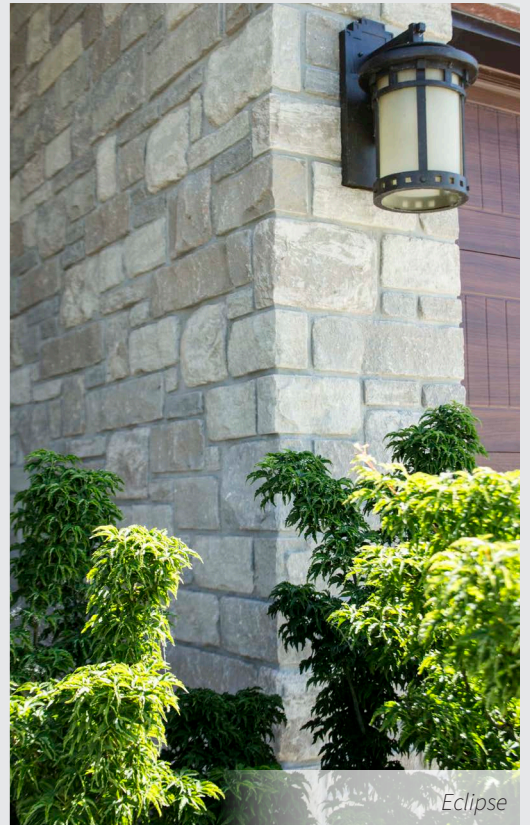

Fresco

Fresco is a new twist on classic style that combines a split face with a subtle tumbled finish. The simple 3-unit ashlar design is timeless, and still works beautifully with both contemporary and traditional styles.

Twilight

Silverado

Silverado/Manitoulin Mist

Eclipse

Fresco is comprised of a combination of three sizes and six colours:

CIT/FRE23	2-3/8" H x Random L x 3-5/8" D
FRE52	5-1/4" H x Random L x 3-1/2" D
FRE81	8-1/8" H x Random L x 3-1/2" D