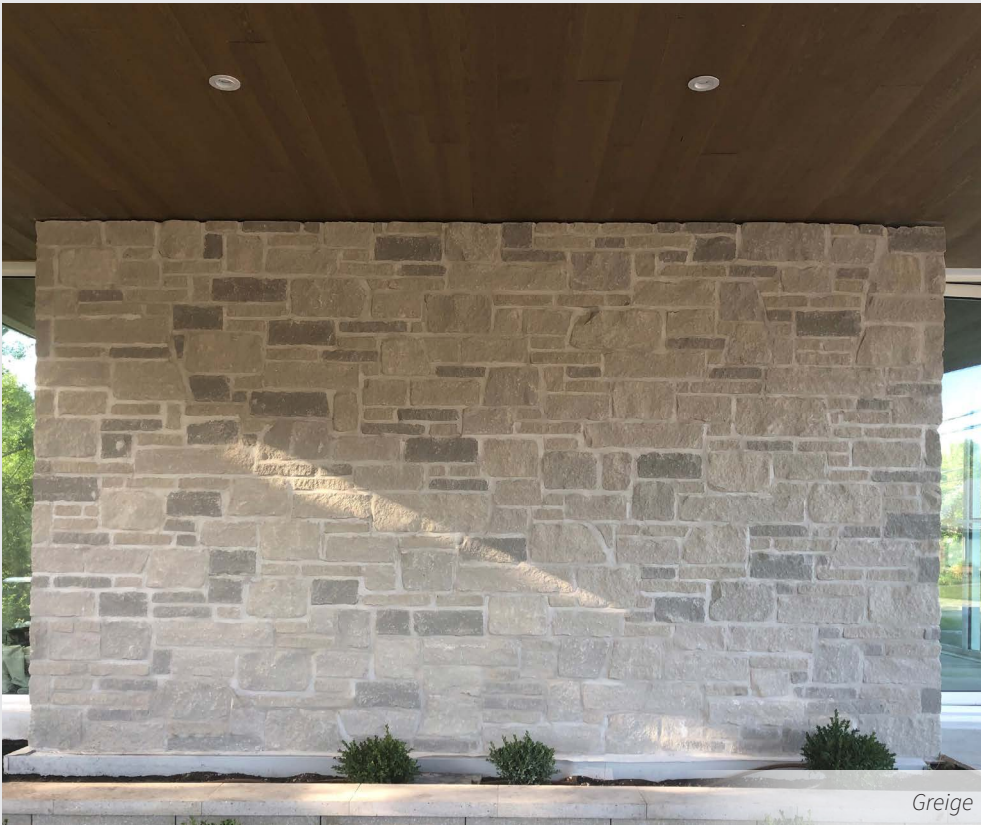

Fresco

Fresco is a new twist on classic style that combines a split face with a subtle tumbled finish. The simple 3-unit ashlar design is timeless, and still works beautifully with both contemporary and traditional styles.

Twilight

Silverado

Silverado/Manitoulin Mist

Eclipse

Fresco is comprised of a combination of three sizes and six colours:

CIT/FRE23	2-3/8" H x Random L x 3-5/8" D
FRE52	5-1/4" H x Random L x 3-1/2" D
FRE81	8-1/8" H x Random L x 3-1/2" D