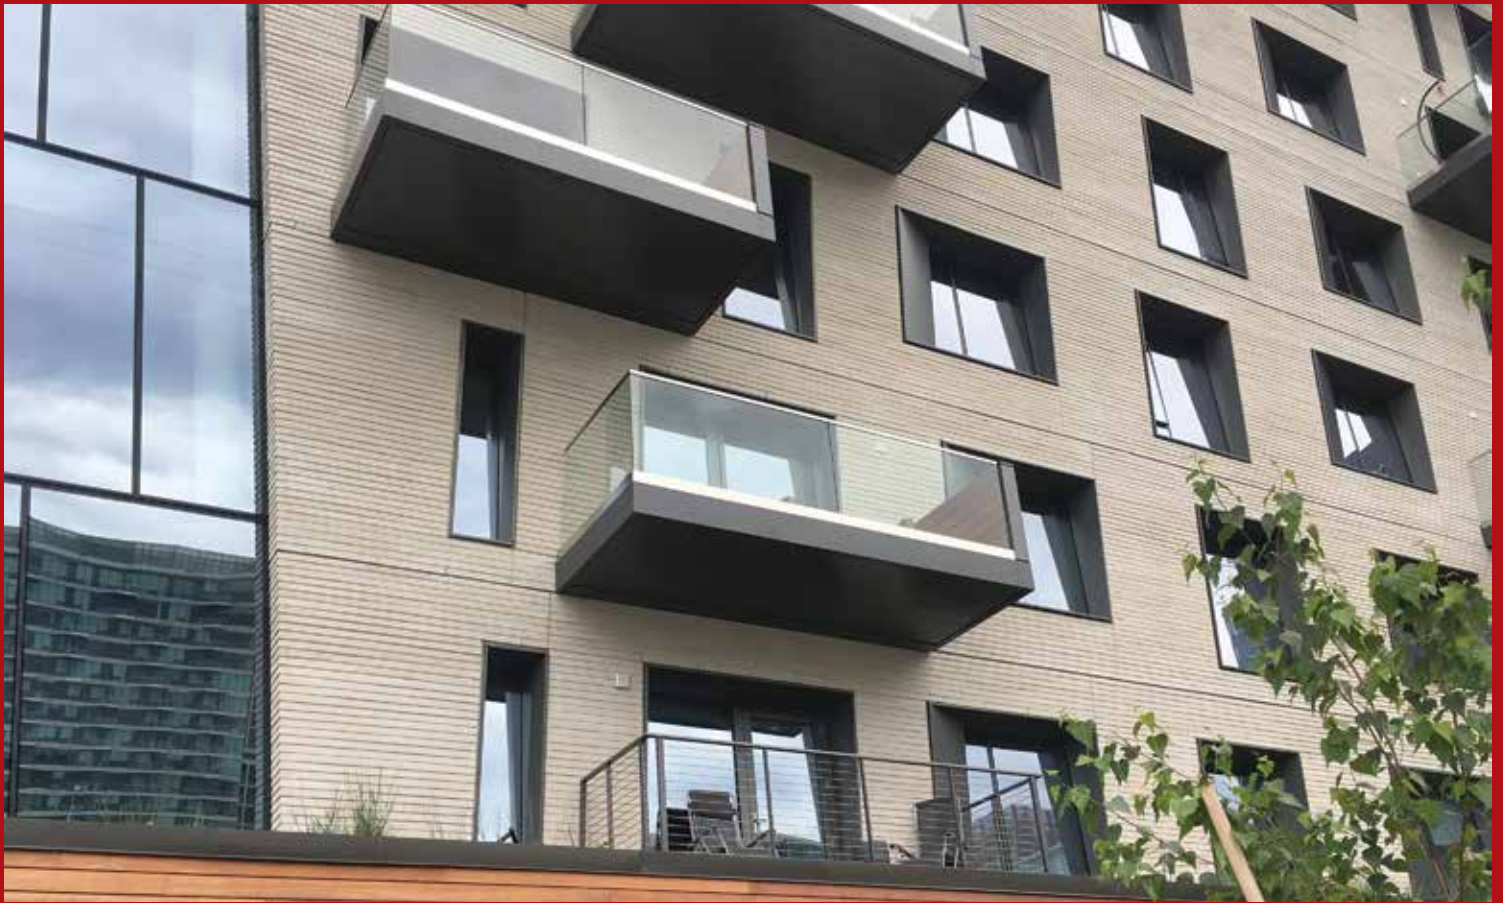

Pier 4, Boston, MA; Architect: SHoP; Architectural Linear Series Brick Opal

Arriscraft offers a truly comprehensive line of stone and brick styles. From impressive, old-world charm to cutting-edge, contemporary, we have the style to bring every design to life. With an extensive and unique colour palette, the possibilities are unlimited.

IMPORTANT NOTES

Colours and textures have been reproduced as closely as the printing process allows. Final selection should be made from actual samples.

Arriscraft stone products must be installed using industry recommended materials and techniques and conform to all related building requirements. All masonry products are intended for above-grade installations. Proper care, installation and cleaning are required for warranty validation. Please refer to the DATA sheets and CARE sheets that can be found at www.arriscraft.com

Arriscraft is the stone products group of General Shale, the North American subsidiary of Wienerberger AG and a leading manufacturer of brick, one of the world's oldest green building materials.

SS-CAM-BS-SC 1019

www.arriscraft.com