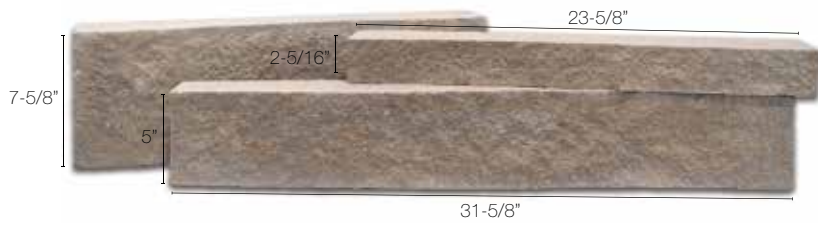

Styles for everyone.

Cambridge, Ontario Building Stone Styles & Colours

Arriscraft offers a truly comprehensive line of Building Stone styles.

From impressive, old-world charm to cutting-edge, contemporary, we have the style to bring every design to life. With an extensive and unique colour palette, the possibilities are unlimited.

arriscraft.com | 800.265.8123

 **Arriscraft**
Building Stone · Brick · Limestone

Shadow Stone®

Avalanche

Collingwood

Driftwood

Sierra

Steel Grey

Tacoma

Architectural Linear Series Brick

Charcoal

Midnight Grey

Obsidian

Opal

Citadel®

Algonquin

Cashmere

Desert Brown

Driftwood

French Country

Infinity

Manitoulin Mist

Montana Sand

Traditional Grey