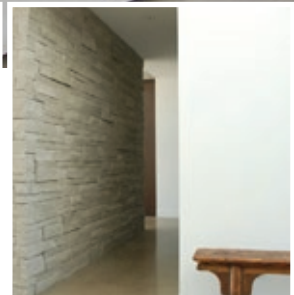

ARRIS-stack™

The best designs begin with the finest materials.

The beauty of Arriscraft stone is available in a thin veneer that adheres like tile. Thin-Clad ARRIS.stack™ Units have the look of full bed stone, with the ease of installation of thin stone.

Choose from eight colors in an elegant and timeless dry-stack style.

Whether renovating or building new, interior or exterior applications, ARRIS.stack™ is an attractive and simple way to add the value and beauty that only real masonry can provide.

Arriscraft. Simply stone™.